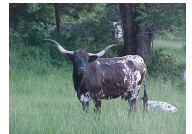

JMC PHENOMENAL ARCHIE